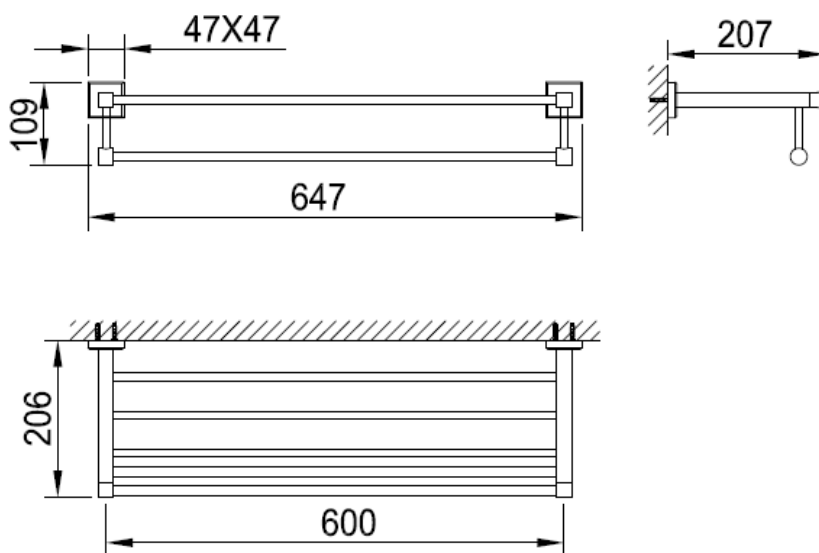

Brand : CAE, China
Name : 9509 Towel rack
Item Code : 9509T02026
Color / Finish:
Dimensions : 647 x 109 x 207 mm

Product info:
• Towel rack

Flushing of pipe must be done before fittings are installed. Failure to do so voids the warranty.